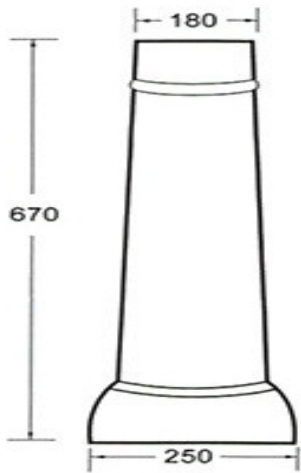

SP1

{tab=Descriptions} **SP-1 Half Pedestal**

280mm (L) x 295mm (W) x 395mm (H)

1435-500/110-60mm (P) 1 Full Pedestal

1175 DecoArt® 76mm (R)2 Full Pedestal

1190 DecoArt® 115mm (R)3 Full Pedestal

7013P

1650-5mm(White)@70mm / 7013P Full Pedestal

White

7013P

9570-Dee/White/270mm / F1019-2 Full Pedestal

White