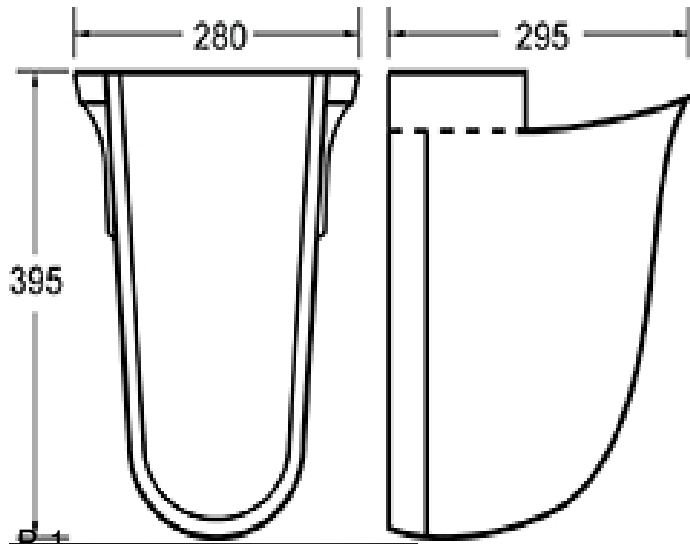

SP1

{tab=Descriptions} **SP-1 Half Pedestal**

280mm (L) x 295mm (W) x 395mm (H)

1435-500/110-60mm (P) 1 Full Pedestal

1175 DecoArt® 76mm (R)2 Full Pedestal

1190 DecoArt® 115mm (R)3 Full Pedestal

7013P

1650-5mm(White)@70mm / 7013P Full Pedestal

White

7013P

9570-Dee/White/270mm / F1019-2 Full Pedestal

White