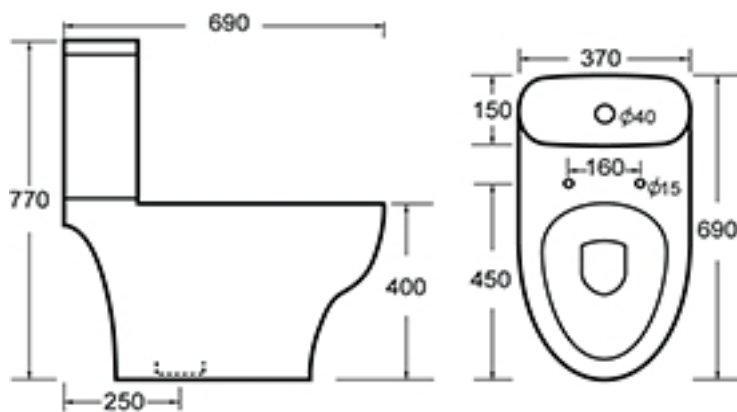

EATON (1106)

{tab=Descriptions} **One-piece washdown WC suite**

Roughing-in distance: S-trap: 250mm
6/3 litres dual flush
Optional: Soft close seat and cover
755mm (L) x 410mm (W) x 750mm (H)

EMERALD (7004)

{tab=Descriptions} **Close-coupled washdown pedestal WC suite**

Roughing-in distance: S-trap: 250mm
6/3 litres dual flush & 6.0 litres single flush
Soft close seat and cover only
Also available: roughing-in distance 160mm
690mm (L) x 370mm (W) x 770mm (H)

CEYLON (109)

{tab=Descriptions} **Counter top basin**

Without tap hole and overflow
485mm (L) x 370mm (W) x 135mm (H)

BINTANG (2022)

{tab=Descriptions} **Wall hung wash-basin**

Pre-punch 1 tap hole - Centre
Optional: "BINTANG SP-1" half pedestal
515mm (L) x 425mm (W) x 210mm (H)