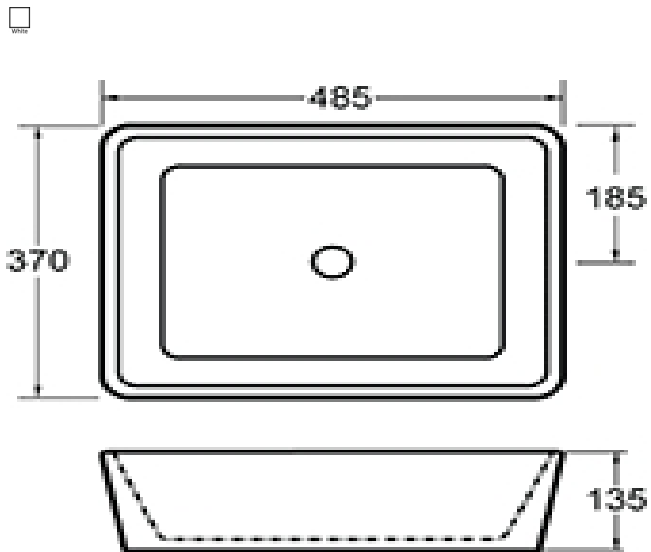

EATON (1106)

{tab=Descriptions} **One-piece washdown WC suite**

Roughing-in distance: S-trap: 250mm
6/3 litres dual flush
Optional: Soft close seat and cover
755mm (L) x 410mm (W) x 750mm (H)

EMERALD (7004)

{tab=Descriptions} **Close-coupled washdown pedestal WC suite**

Roughing-in distance: S-trap: 250mm
6/3 litres dual flush & 6.0 litres single flush
Soft close seat and cover only
Also available: roughing-in distance 160mm
690mm (L) x 370mm (W) x 770mm (H)

CEYLON (109)

{tab=Descriptions} **Counter top basin**

Without tap hole and overflow
485mm (L) x 370mm (W) x 135mm (H)

BINTANG (2022)

{tab=Descriptions} **Wall hung wash-basin**

Pre-punch 1 tap hole - Centre
Optional: "BINTANG SP-1" half pedestal
515mm (L) x 425mm (W) x 210mm (H)