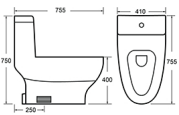

EATON (1106)

{tab=Descriptions} **One-piece washdown WC suite**

Roughing-in distance: S-trap: 250mm
6/3 litres dual flush
Optional: Soft close seat and cover
755mm (L) x 410mm (W) x 750mm (H)

EMERALD (7004)

{tab=Descriptions} **Close-coupled washdown pedestal WC suite**

Roughing-in distance: S-trap: 250mm
6/3 litres dual flush & 6.0 litres single flush
Soft close seat and cover only
Also available: roughing-in distance 160mm
690mm (L) x 370mm (W) x 770mm (H)

CEYLON (109)

{tab=Descriptions} **Counter top basin**

Without tap hole and overflow
485mm (L) x 370mm (W) x 135mm (H)

BINTANG (2022)

{tab=Descriptions} **Wall hung wash-basin**

Pre-punch 1 tap hole - Centre
Optional: "BINTANG SP-1" half pedestal
515mm (L) x 425mm (W) x 210mm (H)